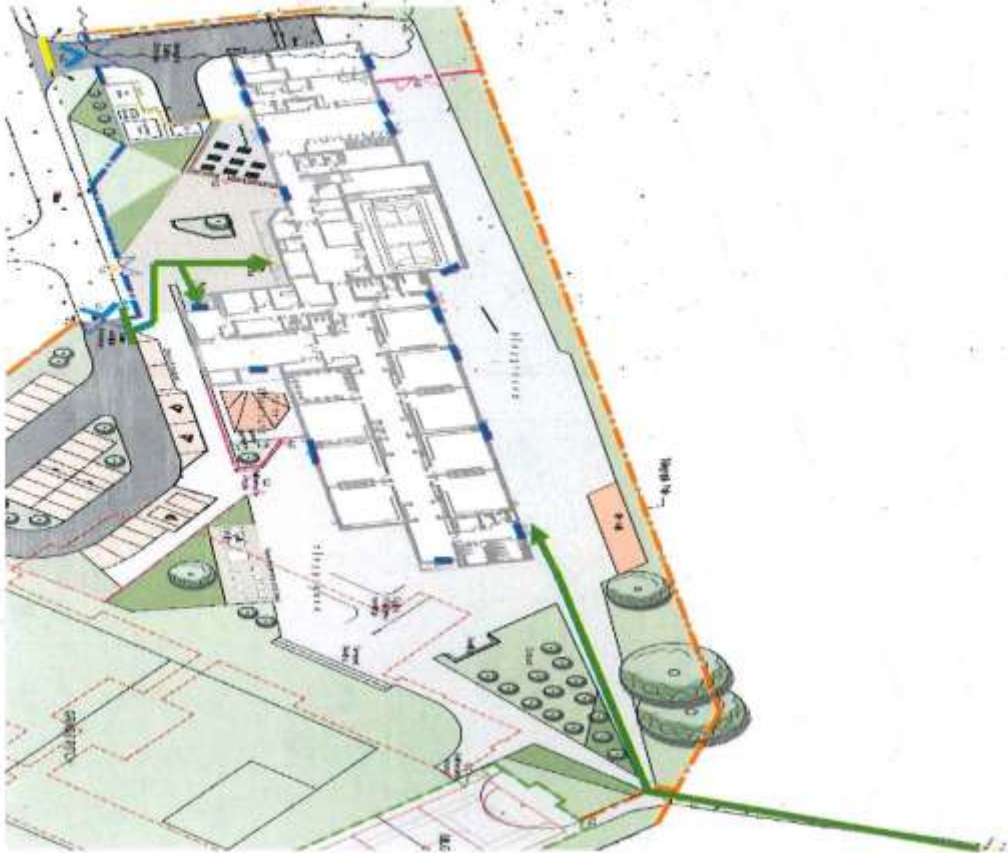

Carnwath Primary School Adverse Weather Access Plan

In the event of adverse weather the Janitor will salt the paths as shown above.

Staff, Pupils and Parents should enter through the identified entrance gates and follow the salted path marked in green.

Key